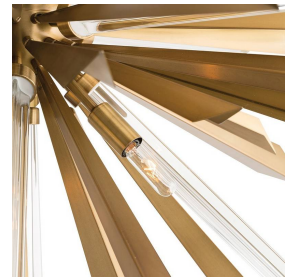

## WALDORF SMALL CHANDELIER

89027  
Antique Brass  
H: 29 IN  
Dia: 23.5 IN

Depth and scale are transformative features in this eight-light chandelier. Angular steel shards in varying sizes extend from the center, creating a vibrant form finished in antique brass. Clear glass rods are interspersed throughout, adding a nice contrast from the metal. Available in a larger size or vintage silver finish. Additional pipe available (PIPE-101). Certified for damp locations and intended for interior use.