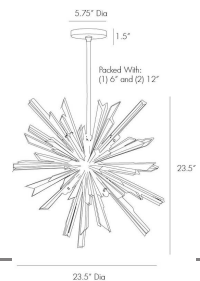

## WALDORF SMALL CHANDELIER

89027  
Antique Brass  
H: 29 IN  
Dia: 23.5 IN

Depth and scale are transformative features in this eight-light chandelier. Angular steel shards in varying sizes extend from the center, creating a vibrant form finished in antique brass. Clear glass rods are interspersed throughout, adding a nice contrast from the metal. Available in a larger size or vintage silver finish. Additional pipe available (PIPE-101). Certified for damp locations and intended for interior use.