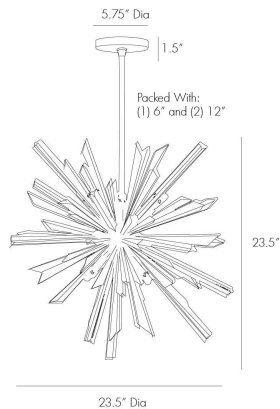

ARTERIO RS

WALDORF SMALL CHANDELIER

89027
Antique Brass, Steel

Depth and scale are transformative features in this eight-light chandelier. Angular steel shards in varying sizes extend from the center, creating a vibrant form finished in antique brass. Clear glass rods are interspersed throughout, adding a nice contrast from the metal. Available in a larger size or vintage silver finish. Additional pipe available (PIPE-101). Certified for damp locations and intended for interior use.

APPEARANCE

Materials	Steel, Glass, Steel
Finishes	Antique Brass, Clear, Antique Brass
Finish Will Vary	No
Top Coat/Sealant	Yes

DIMENSIONS

Overall	Dia: 23.5 in x H: 29 in
Canopy	Dia: 5.75 in x H: 1 in
Chandelier	Dia: 23.5 in x H: 23.5 in
Overall Hanging Height as Sold (in)	47 in - 29 in

WIRING

Wire Rating	Damp
Cord	10 FT, Clear/Silver, SVT
Socket	8, Type B--E12 Other
Suggested Bulb Type	T6
Maximum Wattage	40.0
Voltage	110-120 V

CERTIFICATIONS & COMPLIANCY

Certifications	Middle East, European Union, United Kingdom, Mexico, United States, Canada
Compliance	RoHS, UL/ETL, CB

SHIPPING

Product Weight	17.5 lbs
Gross Weight 1	18.2 lbs
Shipping Box 1	W: 10.0 in x D: 12.0 in x H: 18.0 in

ADDITIONAL INFO

Features	Assembly Required
----------	-------------------

CONTRACT

Contract Suitability	Contract Suitable As Is
----------------------	-------------------------