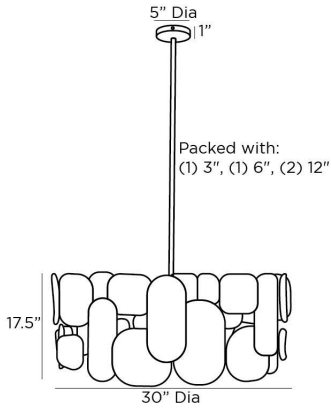

ARTERIO RS

RONALDO CHANDELIER

85038
Natural, Rattan

Earthy natural rattan is translated into an elevated drum-shade silhouette. Our Ronaldo is crafted in layers of pillowed forms, creating a sculptural effect. The accent radiates a warm glow as light filters through the basket-weave construction. Antique brass iron forms the chandelier's framework and pipes. Finish will vary.

APPEARANCE

Materials	Rattan, Rattan, Iron
Finishes	Natural, Natural, Antique Brass
Finish Will Vary	Yes
Top Coat/Sealant	No

DIMENSIONS

Overall	Dia: 30.0 in x H: 24.5 in
Canopy	Dia: 5.0 in x H: 1 in
Chandelier	Dia: 30.0 in x H: 17.5 in
Overall Hanging Height as Sold (in)	54.5 in - 24.5 in

WIRING

Wire Rating	Indoor Only
Cord	10 FT, Clear/Silver, SVT
Socket	6, Type A - E26
Suggested Bulb Type	G16.5
Maximum Wattage	60.0
Voltage	110-120 V

CERTIFICATIONS & COMPLIANCY

Certifications	Middle East, European Union, United Kingdom, Australia, Mexico, United States, Canada
Compliance	RoHS, UL/ETL, CB

SHIPPING

Shipping Requirements	Truck Ship
Product Weight	10.0 lbs
Gross Weight 1	18.0 lbs
Shipping Box 1	W: 14.2 in x D: 33.5 in x H: 33.5 in

ADDITIONAL INFO

Features	Sustainable

CONTRACT

Contract Suitability	Contract Suitable As Is

SLOPE CEILING COMPATIBILITY

Sloped Ceiling Compatible	Yes, as is

COMPONENTS

Pipe or Chain Included	(1) 3", (1) 6", (2) 12"

ADDITIONAL PARTS AVAILABLE

PIPE-522	(1) 6", (1) 12"

REPLACEMENT PARTS

CANOPY-612