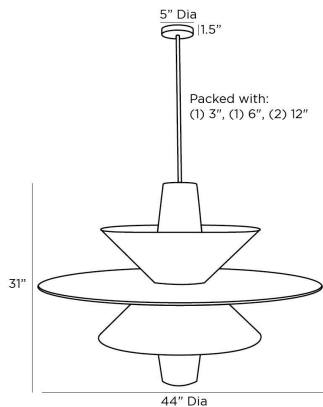

ARTERIOS

SHAY CHANDELIER

85037
Natural, Raffia

Our Shay chandelier exhibits a decidedly Eastern influence, specifically Japanese paper lanterns. Here, the idea is translated in natural raffia, as a dynamic tiered design. The fixture is detailed with an antique brass iron canopy and pipes. Finish will vary.

APPEARANCE

Materials	Raffia, Raffia, Iron
Finishes	Natural, Natural, Antique Brass
Finish Will Vary	Yes
Top Coat/Sealant	No

DIMENSIONS

Overall	Dia: 44.0 in x H: 38 in
Canopy	Dia: 5.0 in x H: 1 in
Chandelier	Dia: 44.0 in x H: 31 in
Overall Hanging Height as Sold (in)	68 in - 38 in

WIRING

Wire Rating	Indoor Only
Cord	10 FT, Clear/Silver, SVT
Socket	1, Type A - E26
Suggested Bulb Type	A19
Maximum Wattage	60.0
Voltage	110-120 V

CERTIFICATIONS & COMPLIANCY

Certifications	Middle East, European Union, United Kingdom, Australia, Mexico, United States, Canada
Compliance	RoHS, UL/ETL, CB

SHIPPING

Shipping Requirements	Truck Ship
Product Weight	11.0 lbs
Gross Weight 1	19.0 lbs
Shipping Box 1	W: 43.3 in x D: 25.8 in x H: 42.12 in

ADDITIONAL INFO

Features	Sustainable

CONTRACT

Contract Suitability	Contract Suitable As Is

SLOPE CEILING COMPATIBILITY

Sloped Ceiling Compatible	Yes, as is

COMPONENTS

Pipe or Chain Included	(1) 3", (1) 6", (2) 12"

ADDITIONAL PARTS AVAILABLE

PIPE-522	(1) 6", (1) 12"

REPLACEMENT PARTS

CANOPY-612