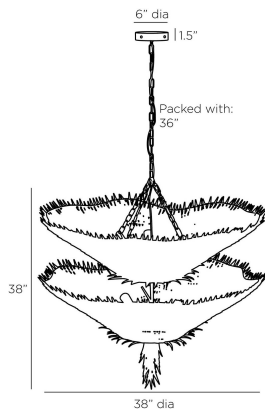

ARTERIO RS

AUKLAND CHANDELIER

85036

Matte Blue Gray, Coconut

Organic materials and sophisticated forms come together to create our striking sustainable chandelier. Inspired by the natural intrigue of layered thorns or scales, coconut shells in matte blue gray, are strung in dual parasol shapes, then suspended from sturdy iron chains finished in matte blue gray to match. Reminiscent of a Japanese tea garden, the final fixture is finished with the flourish of an oversized tassel. Finish will vary.

APPEARANCE

Materials	Coconut, Iron
Finishes	Matte Blue Gray
Finish Will Vary	Yes
Top Coat/Sealant	No

DIMENSIONS

Overall	Dia: 38.0 in x H: 42 in
Canopy	Dia: 6.0 in x H: 1.5 in
Chandelier	H: 38 in
Overall Hanging Height as Sold (in)	78 in - 42 in