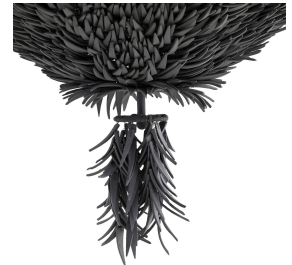

ARTERIO RS

AUKLAND CHANDELIER

85036

Matte Blue Gray, Coconut

Organic materials and sophisticated forms come together to create our striking sustainable chandelier. Inspired by the natural intrigue of layered thorns or scales, coconut shells in matte blue gray, are strung in dual parasol shapes, then suspended from sturdy iron chains finished in matte blue gray to match. Reminiscent of a Japanese tea garden, the final fixture is finished with the flourish of an oversized tassel. Finish will vary.

APPEARANCE

Materials	Coconut, Iron
Finishes	Matte Blue Gray
Finish Will Vary	Yes
Top Coat/Sealant	No

DIMENSIONS

Overall	Dia: 38.0 in x H: 42 in
Canopy	Dia: 6.0 in x H: 1.5 in
Chandelier	H: 38 in
Overall Hanging Height as Sold (in)	78 in - 42 in