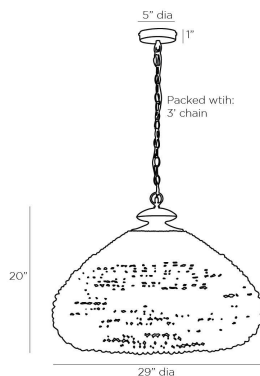

ARTERIOS

LILO CHANDELIER

85022
White, Wood

The Lilo combines a classic shape with unique natural materials. The shallow but wide bell-shaped silhouette of the shade is constructed of varied white wooden beads neatly housing three bulbs, and suspended by an antique brass iron chain. Rustic yet modern, the unique, low-profile construction delivers tons of texture. A wide disc-shaped finial tops the shade as a matching textural accent. Finish will vary. Additional chain available (CHN-247).

APPEARANCE

Materials	Wood, Wood, Iron, Iron
Finishes	White, White, Antique Brass, Antique Brass
Finish Will Vary	Yes
Top Coat/Sealant	No

DIMENSIONS

Overall	Dia: 29.0 in x H: 23.5 in
Canopy	Dia: 5.0 in x H: 1 in
Chandelier	Dia: 29.0 in x H: 20 in
Overall Hanging Height as Sold (in)	59.5 in - 23.5 in

WIRING

Wire Rating	Indoor Only
Cord	8 FT, Clear/Silver, SVT
Socket	3, Type A - E26
Suggested Bulb Type	G25
Maximum Wattage	60.0
Voltage	110-120 V

CERTIFICATIONS & COMPLIANCY

Certifications	Middle East, European Union, United Kingdom, Australia, Mexico, United States, Canada
Compliance	RoHS, UL/ETL, CB