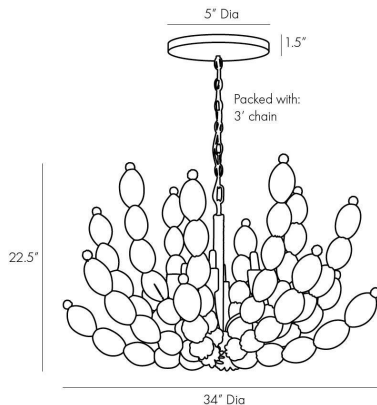

# ARTERIOS

## INDI CHANDELIER

85021  
White, Wood

Southwest inspiration meets unconventional design to create this overtly organic chandelier. A white iron foundation is encased by a matching white wood, carved in a cactus-like arrangement. Each arm has been embellished with clusters of coco shell, a detail that further plays up its perennial inspiration. The unique shape slightly conceals six bulbs that brilliantly illuminate a space, while working in tandem with the design to create an even more brilliant shadow play. Though its characteristics favor greenery, it is a perfect addition to coastal settings. Finish will

### DIMENSIONS

Overall	Dia: 34.0 in x H: 24 in
Canopy	Dia: 5.0 in x H: 1.5 in
Chandelier	Dia: 34.0 in x H: 22.5 in
Maximum Hanging Height as Sold	60 in
Minimum Hanging Height as Sold	24 in