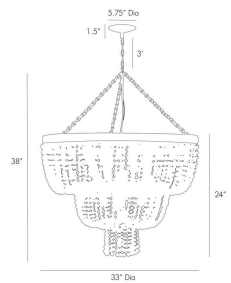

CHAPPELLET CHANDELIER

84621

Ivory Stained Crackle Resin, Antique Brass

H: 38 IN

Dia: 33.0 IN

While this 12-light chandelier bears a traditional form, artisan features make it much more eclectic. Swags of graduated ivory crackle resin beads are draped over an iron framework that is wrapped in antique brass wire. Additional chain available CHN-118. Certified for damp locations and intended for interior use.