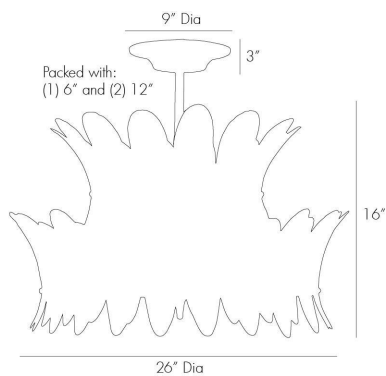

ARTERIO RS

ANALISE TWO TIERED CHANDELIER

84310
Vintage Brass, Brass

This eight-light chandelier features a stunning arrangement of gently-curved plates, embossed with a leaf motif and finished in vintage brass. This gilded piece has a traditional and feminine feel that won't overpower a streamlined space. A frosted acrylic diffuser softens the light. Additional pipe available PIPE-140.

APPEARANCE

Materials	Brass, Acrylic, Brass
Finishes	Vintage Brass, Frosted, Vintage Brass
Finish Will Vary	No
Top Coat/Sealant	Yes

DIMENSIONS

Overall	Dia: 26.0 in x H: 24 in
Canopy	Dia: 9.0 in x H: 3 in
Chandelier	Dia: 26.0 in x H: 16 in
Overall Hanging Height as Sold (in)	42 in - 24 in

WIRING

Wire Rating	Indoor Only
Cord	10 FT, Clear/Silver, SVT
Socket	8, Type B--E12 Other
Suggested Bulb Type	T6
Maximum Wattage	25.0
Voltage	110-120 V

CERTIFICATIONS & COMPLIANCY

Certifications	Middle East, European Union, United Kingdom, Mexico, United States, Canada
Compliance	RoHS, UL/ETL, CB