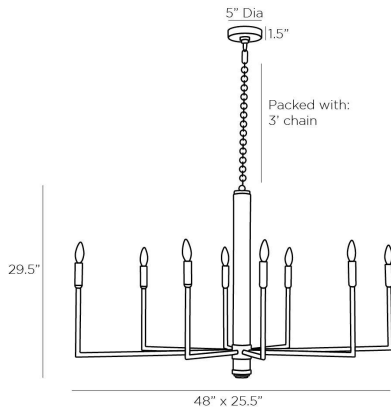

ARTERIO RS

ORLANDO CHANDELIER

84068
Blackened Iron, Iron

The Orlando finds balance in a traditional shape and industrial materials. The elongated, pseudo linear candelabra silhouette is crafted from blackened iron and is introduced by a natural driftwood column. Fitted with eight lights for incredible brilliance. Finish will vary. Additional chain available (CHN-263). Certified for damp locations and intended for interior use.

APPEARANCE

Materials	Iron, Iron, Driftwood, Iron, Iron
Finishes	Blackened Iron, Blackened Iron, Natural, Blackened Iron, Blackened Iron
Finish Will Vary	Yes
Top Coat/Sealant	Yes

DIMENSIONS

Overall	W: 48 in x D: 25.5 in x H: 32 in
Canopy	Dia: 5.0 in x H: 1.5 in
Chandelier	W: 48 in x D: 25.5 in x H: 29.5 in
Maximum Hanging Height as Sold	67 in
Minimum Hanging Height as Sold	32 in

WIRING

Wire Rating	Damp
Cord	10 FT, Clear/Silver, SVT
Socket	8, Type B - E12
Suggested Bulb Type	B10
Maximum Wattage	40.0
Voltage	110-120 V

CERTIFICATIONS & COMPLIANCY

Certifications	Mexico, United States, Canada
Compliance	RoHS, UL/ETL

SHIPPING

Shipping Requirements	Truck Ship
Product Weight	20.0 lbs
Gross Weight 1	42.9 lbs
Shipping Box 1	W: 28.35 in x D: 51.2 in x H: 30.75 in

CONTRACT

Contract Suitability	Contract Suitable As Is
----------------------	-------------------------