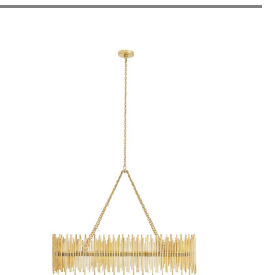

PRESCOTT LINEAR CHANDELIER

84038
 Gold Leaf
 H: 37 IN
 W: 44.5 IN
 D: 15.5 IN

Individual iron rods are welded together and hand-finished with gold leaf to create this stunning oval-shaped chandelier. The entire piece is leaved all the way up to the ceiling mount. Rustic yet undeniably elegant. Sheds so much light with ten standard bulbs. Gold leaf finish will vary. Certified for damp locations and intended for interior use.