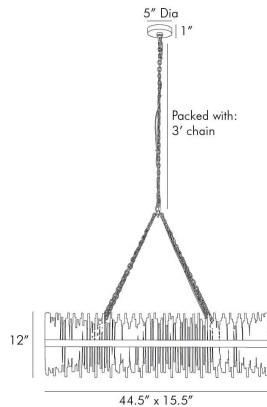

ARTERIO RS

PRESCOTT LINEAR CHANDELIER

84038
Gold Leaf, Iron

Individual iron rods are welded together and hand-finished with gold leaf to create this stunning oval-shaped chandelier. The entire piece is leafed all the way up to the ceiling mount. Rustic yet undeniably elegant. Sheds so much light with ten standard bulbs. Gold leaf finish will vary. Certified for damp locations and intended for interior use.

APPEARANCE

Materials	Iron, Iron
Finishes	Gold Leaf, Gold Leaf
Finish Will Vary	Yes
Top Coat/Sealant	No

DIMENSIONS

Overall	W: 44.5 in x D: 15.5 in x H: 37 in
Canopy	Dia: 5.0 in x H: 1 in
Chandelier	W: 44.5 in x D: 15.5 in x H: 12 in
Overall Hanging Height as Sold (in)	73 in - 37 in

WIRING

Wire Rating	Damp
Socket	10, Type B=-E12 Other
Suggested Bulb Type	T6
Maximum Wattage	40.0
Voltage	110-120 V

CERTIFICATIONS & COMPLIANCY

Certifications	Middle East, European Union, United Kingdom, Australia, Mexico, United States, Canada
Compliance	RoHS, UL/ETL, CB

SHIPPING

Shipping Requirements	Truck Ship
Product Weight	34.5 lbs
Gross Weight 1	52.0 lbs
Shipping Box 1	W: 15.4 in x D: 46.5 in x H: 17.4 in

CONTRACT

Contract Suitability	Contract Suitable As Is
----------------------	-------------------------