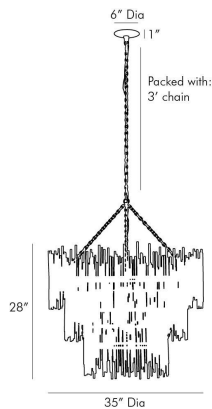

ARTERIOS

PRESCOTT THREE TIERED CHANDELIER

84033
Gold Leaf, Iron

Individual iron rods are welded together and hand-finished with gold leaf to create this three-tier chandelier. The entire piece is leafed all the way up to the ceiling mount. Rustic yet undeniably elegant. Sheds so much light with 12 standard bulbs. Gold leaf finish will vary. Certified for damp locations and intended for interior use.

APPEARANCE

Materials	Iron, Iron
Finishes	Gold Leaf, Gold Leaf
Finish Will Vary	Yes
Top Coat/Sealant	No

DIMENSIONS

Overall	Dia: 35.0 in x H: 46 in
Canopy	Dia: 6.0 in x H: 1 in
Chandelier	Dia: 35.0 in x H: 28 in
Overall Hanging Height as Sold (in)	82 in - 46 in

WIRING

Wire Rating	Damp
Socket	12, Type B=-E12 Other
Suggested Bulb Type	T6
Maximum Wattage	25.0
Voltage	110-120 V

CERTIFICATIONS & COMPLIANCY

Certifications	Mexico, United States, Canada
Compliance	RoHS, UL/ETL

SHIPPING

Shipping Requirements	Truck Ship
Product Weight	67.7 lbs
Gross Weight 1	117 lbs
Shipping Box 1	W: 18.9 in x D: 37.0 in x H: 37.0 in

CONTRACT

Contract Suitability	Contract Suitable As Is
----------------------	-------------------------