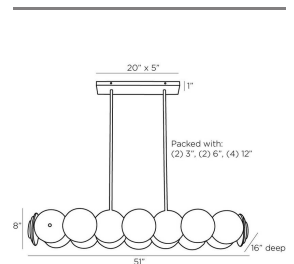

KINLEE LINEAR CHANDELIER

82012
 Antique Brass
 H: 9.5 IN
 W: 51 IN
 D: 16 IN

A modern take on Art Deco, the Kinlee is composed of a series of handcrafted glass discs on a linear frame with 12 lights sparkling through the glass. A collage of clear glass, smoke glass, and smoke luster glass discs parallel an antique brass iron frame. The clear glass and smoke glass feature a hammered detail, while the smoke luster glass features an etched texture. Its unique layered construction allows the light to bounce between the glass and creates extra illumination for the space it occupies. Finish will vary. Additional pipe available (PIPE-479). Certified for damp locations and intended for interior use.