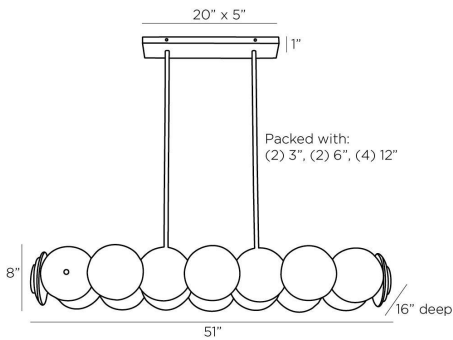

## KINLEE LINEAR CHANDELIER

82012

Antique Brass, Iron

A modern take on Art Deco, the Kinlee is composed of a series of handcrafted glass discs on a linear frame with 12 lights sparkling through the glass. A collage of clear glass, smoke glass, and smoke luster glass discs parallel an antique brass iron frame. The clear glass and smoke glass feature a hammered detail, while the smoke luster glass features an etched texture. Its unique layered construction allows the light to bounce between the glass and creates extra illumination for the space it occupies. Finish will vary. Additional pipe available (PIPE-479). Certified for

### DIMENSIONS

Overall	W: 51 in x D: 16 in x H: 9.5 in
Canopy	W: 20 in x D: 5 in x H: 1 in
Chandelier	W: 51 in x D: 16 in x H: 8 in
Overall Hanging Height as Sold (in)	39.5 in - 9.5 in