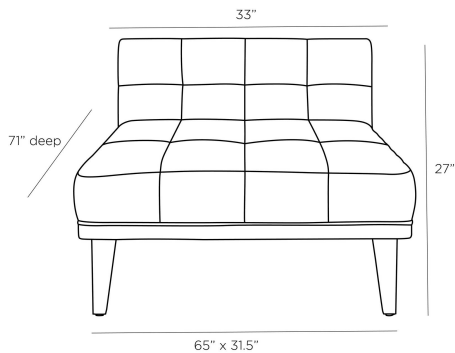

ARTERIOS

PHAEDRA CHAISE PLATINUM BOUCLÉ

8179
Platinum, Bouclé

This platinum bouclé chaise, styled with biscuit tufting and grey ash legs, expresses Hollywood glamour. As comfortable as it is beautiful, the Phaedra stars as the feature attraction in any space.

APPEARANCE

Materials	Bouclé, Bouclé, Wood
Finishes	Platinum, Platinum, Grey Ash
Finish Will Vary	No
Top Coat/Sealant	No

DIMENSIONS

Overall	W: 71 in x D: 33 in x H: 27 in
Foot Print	W: 65 in x D: 31.5 in
Leg	H: 9.5 in
Seat Back	W: 33 in x D: 7 in x H: 11 in
Seat	W: 64 in x D: 33 in x H: 16.5 in
Diagonal Dimensions	W: 64 in