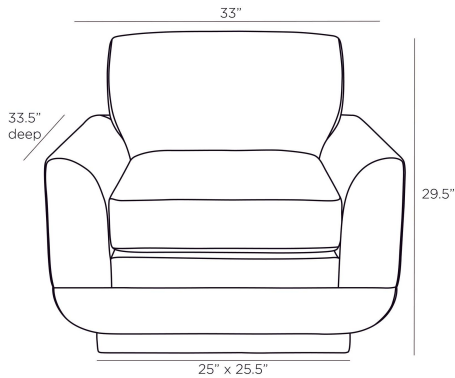

ARTERIO RS

STILES LOUNGE CHAIR FLINT VELVET

8177
Flint, Velvet

The Flint lounge chair recalls the geometry of the Art Deco style and the robust proportions often seen in '70s design. With a deep, wide seat cushion, this low-profile, flint velvet lounge chair is the ideal companion for large spaces.

APPEARANCE

Materials	Velvet, Velvet
Finishes	Flint, Flint
Finish Will Vary	No
Top Coat/Sealant	No

DIMENSIONS

Overall	W: 33 in x D: 33.5 in x H: 29.5 in
Foot Print	W: 25 in x D: 25.5 in
Arm	W: 6.5 in x D: 33.5 in x H: 20 in
Seat Back	H: 14 in
Seat	W: 19.5 in x D: 22 in x H: 18.5 in