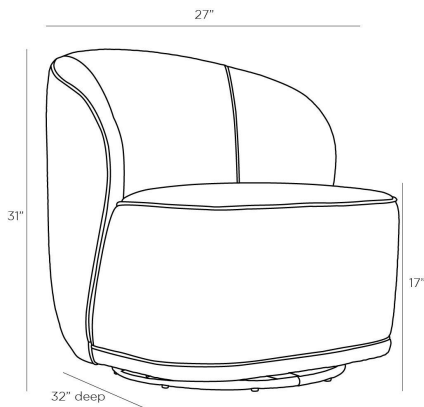

ARTERIOS

KAITLYN SWIVEL CHAIR MIST VELVET

8158
Mist, Velvet

Elegantly shaped and perfectly proportioned, the Kaitlyn swivel chair draws attention in any room. A subtle winged back wraps around the seat, creating graceful curves that add luxurious detail to its barrel design. Fully upholstered in a plush mist velvet, the chair rests on a blackened iron swivel base for added function.

APPEARANCE

Materials	Velvet, Velvet, Iron
Finishes	Mist, Mist
Finish Will Vary	No
Top Coat/Sealant	No

DIMENSIONS

Overall	W: 29 in x D: 32 in x H: 31 in
Foot Print	W: 29 in x D: 32 in
Arm	W: 3 in x D: 9 in x H: 26 in
Leg	H: 1.5 in
Seat Back	H: 15 in
Seat	W: 27 in x D: 21.5 in x H: 17 in
Diagonal Dimensions	W: 41 in