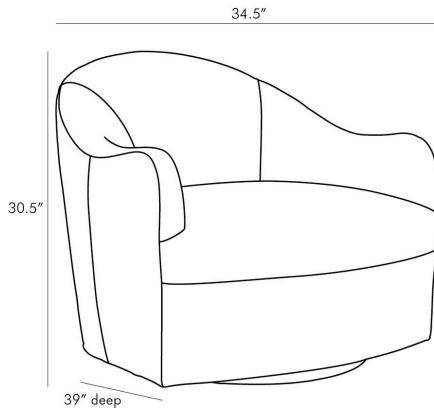

ARTERIOS

DELFINO CHAIR ANCHOR GREY

8142
Anchor Grey, Leather

Delve into the depths of comfort with this luxe lounge chair. The deep seat and barrel back are quite inviting while the large-scale size provides a new level of comfort that is hard to resist. Upholstered in an Anchor Grey Leather this tub-style chair rests atop a blackened iron swivel base that is neatly concealed from view. Look to place this piece in your favorite entertaining space next to a drink table or pair with another to create an even more cozy environment.

APPEARANCE

Materials	Leather, Leather, Iron
Finishes	Anchor Grey, Anchor Grey, Blackened Iron
Finish Will Vary	Yes
Top Coat/Sealant	No

DIMENSIONS

Overall	W: 34.5 in x D: 39 in x H: 30.5 in
Arm	H: 24 in
Seat Back	H: 16 in
Seat	W: 27 in x D: 23 in x H: 17 in

SHIPPING

Shipping Requirements	Special Handling Required
Product Weight	63.0 lbs
Gross Weight 1	68.0 lbs
Shipping Box 1	W: 41.0 in x D: 36.5 in x H: 32.5 in

ADDITIONAL INFO

Fabric Certification	NFPA-260, TB117-2013
Fabric Composition	100% Leather
Fabric Cleaning Code	Leather Cleaner
Reupholstery Requirements	153 Square Feet 8.5 Yards
Base/Foot Type	360 Swivel Mechanism