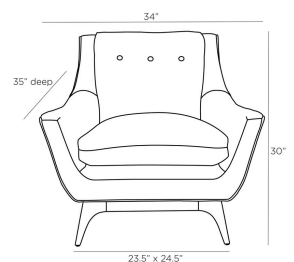

NEPTUNE LOUNGE CHAIR OYSTER
JACQUARD DARK WALNUT

8124
Oyster Jacquard
H: 30 IN
W: 34 IN
D: 35 IN

Inspired by last century modern design, this accent chair exudes effortless style. Opulent, yet neutral, oyster jacquard upholstery pairs elegantly — and comfortably — with its sweeping silhouette. Adding to the retro style, the frame rests on angular tapered wood legs in a dark walnut finish. Fabric and finish will vary.