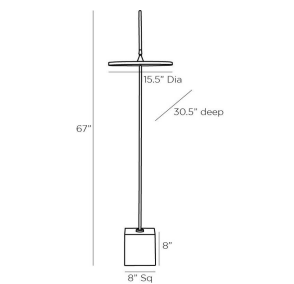

## NURI FLOOR LAMP

79842

English Bronze, Steel

H: 67 IN

W: 30.5 IN

D: 15.5 IN

The architectural style of the Nuri celebrates minimalist design with luxe materials. The slim profile features an arched silhouette of English bronze steel that seamlessly transitions into a white marble base. The matching steel disc conceals an LED strip with an even glow and easily pivots so you can direct the light accordingly. Finish and marble will vary.