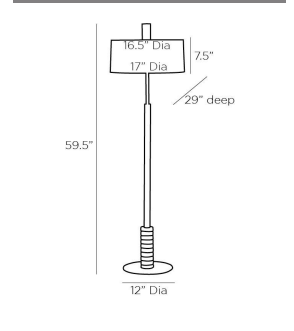

MITCHELL FLOOR LAMP

79835-583
 Bronze, White
 Alabaster
 H: 59.5 IN
 W: 17 IN
 D: 29 IN

Simplicity in geometry and rich machined materials bring the Mitchell to life. A bronze steel foundation is met with a long bronze steel column and a short white alabaster column that step the frame. The exaggerated right-angle design makes it an ideal task lamp. Topped with an off-white linen drum shade with an off-white cotton lining. Finish will vary.