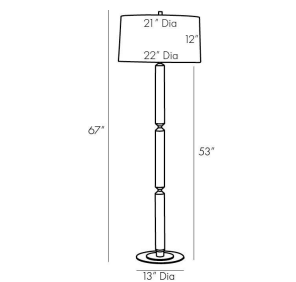

GIO FLOOR LAMP

79818-427
 Clear Crystal
 H: 67 IN
 Dia: 22.0 IN

Sophisticated style simplified. Clear crystal cylinders stacked on an antique brass frame makes for a floor lamp full of luxe and luster. Each cylindrical column tapers at its ends, defining the point of juncture between materials. A sleek stepped base offers an elevated platform to showcase the Gio's polished profile. Topped with an off-white linen drum shade with off-white cotton lining and an acrylic with brass finial. Complete with a taupe cloth cord. Finish will vary.