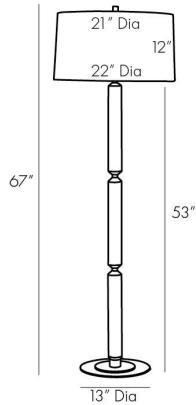

## GIO FLOOR LAMP

79818-427  
Clear, Crystal

Sophisticated style simplified. Clear crystal cylinders stacked on an antique brass frame makes for a floor lamp full of luxe and luster. Each cylindrical column tapers at its ends, defining the point of juncture between materials. A sleek stepped base offers an elevated platform to showcase the Gio's polished profile. Topped with an off-white linen drum shade with off-white cotton lining and an acrylic with brass finial. Complete with a taupe cloth cord. Finish will vary.

### DIMENSIONS

Overall	Dia: 22.0 in x H: 67 in
Foot Print	Dia: 13.0 in
Body	Dia: 13.0 in x H: 53 in
Finial	Dia: 1 in x H: 2 in
Shade Top	Dia: 21.0 in
Shade Side	H: 12 in
Shade Bottom	Dia: 22.0 in
Harp Size	H: 9.5 in

### WIRING

Wire Rating	Indoor Only
Cord	12 FT, Taupe Fabric, SPT-2
Socket	1, Type A - E26
Suggested Bulb Type	A19
Switch	At Socket, 3-Way Rotary
Maximum Wattage	150.0
Voltage	110-120 V