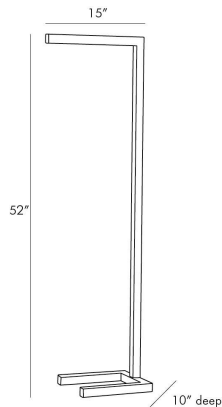

## SALFORD FLOOR LAMP

79810  
Bronze, Steel

Sleek and simple in form and aesthetic this floor lamp exemplifies ultra-modern style. It's built of steel to give it clean lines perfectly angular joints and a shiny polish; the completely linear frame allows it to tuck neatly into a reading chair or sofa to reduce its footprint in the room. An LED strip is nicely concealed into the frame. To give the modern look a bit of a twist it is entirely finished in bronze. Fitted with a full range dimmer on a black cord.

### DIMENSIONS

Overall	W: 15 in x D: 10 in x H: 52 in
Foot Print	W: 11 in x D: 10 in

### SHIPPING

Product Weight	16.0 lbs
Gross Weight 1	24.25 lbs
Gross Weight 2	3.0 lbs
Shipping Box 1	W: 13.0 in x D: 55.5 in x H: 18.0 in