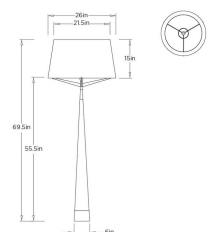

ELDEN FLOOR LAMP

79172-331  
 Black, Resin  
 H: 68.5 IN  
 Dia: 26.0 IN

Simple and modern this cone-shaped floor lamp is made of resin finished in black and accented with antique brass. Topped with a unique spider-like frame that supports the white linen shade. No harp is needed for this lamp.