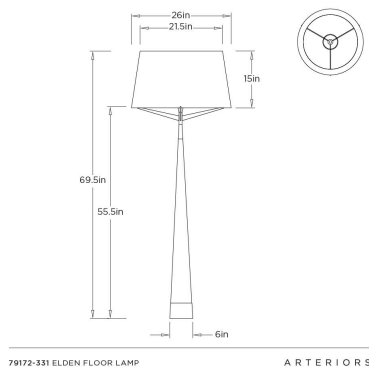

## ELDEN FLOOR LAMP

79172-331  
Black, Resin

Simple and modern this cone-shaped floor lamp is made of resin finished in black and accented with antique brass. Topped with a unique spider-like frame that supports the white linen shade. No harp is needed for this lamp.

### DIMENSIONS

Overall	Dia: 26.0 in x H: 68.5 in
Foot Print	Dia: 6.0 in
Body	Dia: 26.0 in x H: 53.5 in
Shade Top	Dia: 21.5 in
Shade Side	H: 14.75 in
Shade Bottom	Dia: 26.0 in