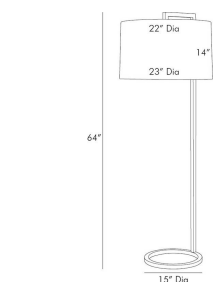

BELDEN FLOOR LAMP

79171-956
 Bronze
 H: 64 IN
 Dia: 23.0 IN

Simple and sophisticated this sleek floor lamp provides ample light without taking up much space. Its slender steel frame finished in bronze gives way to an open circular base and is paired with an off-white linen drum shade with white cottonlining. Full-range dimmer.