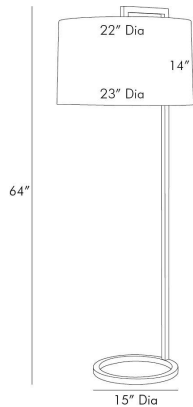

ARTERIOS

BELDEN FLOOR LAMP

79171-956
Bronze, Steel

Simple and sophisticated this sleek floor lamp provides ample light without taking up much space. Its slender steel frame finished in bronze gives way to an open circular base and is paired with an off-white linen drum shade with white cottonlining. Full-range dimmer.

APPEARANCE

Materials	Steel, Steel, Linen, Cotton
Finishes	Bronze, Bronze, Off-White, White
Finish Will Vary	No
Top Coat/Sealant	No

DIMENSIONS

Overall	Dia: 23.0 in x H: 64 in
Foot Print	Dia: 15.0 in
Body	Dia: 15.0 in x H: 64 in
Shade Top	Dia: 22.0 in
Shade Side	H: 14 in
Shade Bottom	Dia: 23.0 in

WIRING

Wire Rating	Indoor Only
Cord	12 FT, Clear/Silver, SPT-2
Socket	1, Type A - E26
Suggested Bulb Type	A19
Switch	On Line- Foot Switch, Full Range Dimmer
Maximum Wattage	100.0
Voltage	110-120 V

CERTIFICATIONS & COMPLIANCY

Certifications	Mexico, United States, Canada
Compliance	RoHS, UL/ETL

SHIPPING

Product Weight	14.0 lbs
Gross Weight 1	16.28 lbs
Gross Weight 2	4.0 lbs
Shipping Box 1	W: 3.5 in x D: 65.8 in x H: 18.6 in
Shipping Box 2	W: 23.0 in x D: 23.0 in x H: 14.0 in