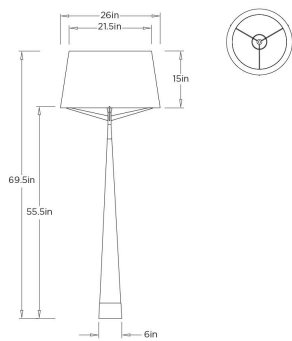

ARTERIOS

ELDEN FLOOR LAMP

79160-401 ELDEN FLOOR LAMP

ARTERIOS

79160-401
Ivory, Resin

Simple and modern, this cone-shaped floor lamp is finished in ivory and heritage brass. Topped with a unique spider-like frame that supports the white linen shade. No harp is needed for this lamp.

APPEARANCE

Materials	Resin, Steel, Linen, Cotton
Finishes	Ivory, Heritage Brass, White, White
Finish Will Vary	No
Top Coat/Sealant	Yes

DIMENSIONS

Overall	Dia: 26.0 in x H: 68.5 in
Foot Print	Dia: 6.0 in
Shade Top	Dia: 21.5 in
Shade Side	H: 15 in
Shade Bottom	Dia: 26.0 in

WIRING

Wire Rating	Indoor Only
Cord	12 FT, Black Cloth Cord, SPT-2
Socket	1, Type A - E26
Suggested Bulb Type	A19
Switch	On Line, On/Off Dial
Maximum Wattage	150.0
Voltage	110-120 V

CERTIFICATIONS & COMPLIANCY

Certifications	Middle East, European Union, United Kingdom, Mexico, United States, Canada
Compliance	RoHS, UL/ETL, CB

SHIPPING

Product Weight	32.0 lbs
Gross Weight 1	41.5 lbs
Gross Weight 2	4.0 lbs
Shipping Box 1	W: 11.0 in x D: 23.0 in x H: 53.0 in
Shipping Box 2	W: 30.0 in x D: 30.0 in x H: 19.0 in