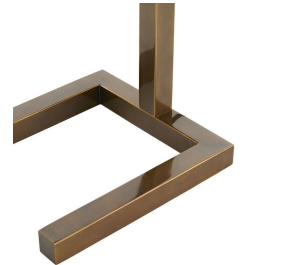

## SALFORD FLOOR LAMP

79157  
Vintage Brass  
H: 52 IN  
W: 15 IN  
D: 10 IN

Sleek and simple in form and aesthetic, this floor lamp exemplifies ultra-modern style. It's built of steel to give it clean lines, perfectly angular joints and a shiny polish; the completely linear frame allows it to tuck neatly into a reading chair or sofa to reduce its footprint in the room. An LED strip is nicely concealed into the frame. To give the modern look a bit of a twist, it is entirely finished in vintage brass. Fitted with a full range dimmer on a black cord.