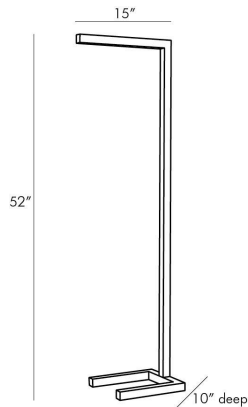

ARTERIOS

SALFORD FLOOR LAMP

79157
Vintage Brass, Steel

Sleek and simple in form and aesthetic, this floor lamp exemplifies ultra-modern style. It's built of steel to give it clean lines, perfectly angular joints and a shiny polish; the completely linear frame allows it to tuck neatly into a reading chair or sofa to reduce its footprint in the room. An LED strip is nicely concealed into the frame. To give the modern look a bit of a twist, it is entirely finished in vintage brass. Fitted with a full range dimmer on a black cord.

APPEARANCE

Materials	Steel
Finishes	Vintage Brass
Finish Will Vary	No
Top Coat/Sealant	Yes

DIMENSIONS

Overall	W: 15 in x D: 10 in x H: 52 in
Foot Print	W: 11 in x D: 10 in

WIRING

Wire Rating	Indoor Only
Cord	12 FT, Black, SPT-2
Socket	1, Integrated LED
Switch	On Line- Foot Switch, Full Range Dimmer
Maximum Wattage	12.0
Voltage	110-120 V
LED Color Temperature	2700K
LED Compatible Dimmer	TRIAC Dimmer
LED CRI	80
LED Lifespan (Hours)	20,000

CERTIFICATIONS & COMPLIANCY

Certifications	Mexico, United States, Canada
Compliance	RoHS, UL/ETL

SHIPPING

Product Weight	16.0 lbs
Gross Weight 1	24.0 lbs
Shipping Box 1	W: 18.0 in x D: 56.0 in x H: 13.0 in