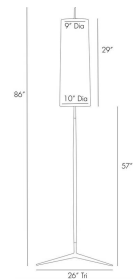

## DUNN FLOOR LAMP

79048-905  
Oil Rubbed Bronze  
H: 86 IN  
W: 26 IN  
D: 26 IN

The Dunn lamp's bronze, slender steel body and singular off-white shade make quite a statement under the guise of simplicity. With its combination of bronze and antique brass, the Dunn is vintage-inspired high style. Topped with a tall off-white linen drum shade that is lined to match.