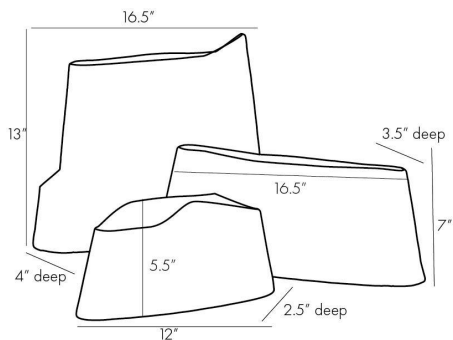

ARTERIORES

HASTA VASES, SET OF 3

7896
Gray, Ceramic

This set of three ceramic vases is an artistic expression of natural materials. Artisans incorporate sand into the ceramic to create the incredibly textured façade of each piece, which is finished in either white, gray or charcoal. The slender profiles and varied scale are ideal for a mantle or bookcase. Finish will vary.

APPEARANCE

Materials	Ceramic, Ceramic, Ceramic, Ceramic
Finishes	Gray, Gray, Charcoal, White
Finish Will Vary	Yes
Top Coat/Sealant	No

DIMENSIONS

Overall Large	W: 16.5 in x D: 4 in x H: 13 in
Overall Medium	W: 16.5 in x D: 3.5 in x H: 7 in
Overall Small	W: 12 in x D: 2.5 in x H: 5.5 in
Foot Print Large	W: 12.5 in x D: 3.5 in
Foot Print Medium	W: 12 in x D: 1.5 in
Foot Print Small	W: 9 in x D: 1 in

SHIPPING

Product Weight	16.1 lbs
Gross Weight 1	20.5 lbs
Shipping Box 1	W: 17.0 in x D: 21.5 in x H: 17.5 in

ADDITIONAL INFO

Features	Water Tight
----------	-------------

CONTRACT

Contract Suitability	Contract Suitable As Is
----------------------	-------------------------