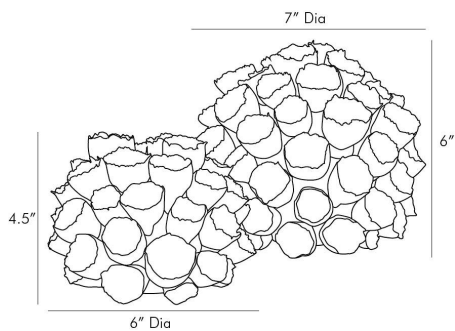

ARTERIO RS

DAKOTA VASES, SET OF 2

7825

White, Porcelain

Create coastal curiosity in a space with this set of sea-inspired vases. Reminiscent of barnacles that thrive in the tidal waters of our vast oceans porcelain is uniquely crafted each piece skillfully applied by hand. A matte bisque finish covers its surface, while droplets of a pale cornflower blue glaze in each cup add an unexpected pop of color. Display a single stem of your favorite flower or showcase as a sculpture. Watertight. finish will vary.

APPEARANCE

Materials	Porcelain, Porcelain, Porcelain
Finishes	White, White, Pale Cornflower Blue
Finish Will Vary	Yes
Top Coat/Sealant	No

DIMENSIONS

Overall Large	Dia: 7.0 in x H: 6 in
Overall Small	Dia: 6.0 in x H: 4.5 in

SHIPPING

Gross Weight 1	10.0 lbs
Shipping Box 1	W: 10.0 in x D: 16.0 in x H: 8.5 in

ADDITIONAL INFO

Features	Water Tight
----------	-------------

CONTRACT

Contract Suitability	Contract Suitable As Is
----------------------	-------------------------