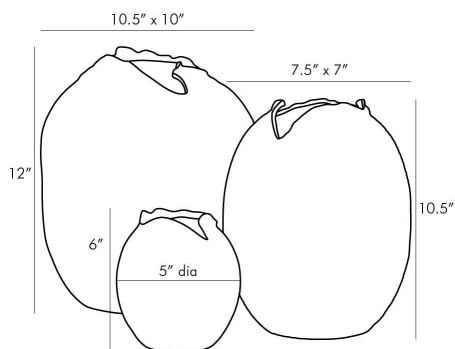

# ARTERIOS

## BLUME VASES, SET OF 3

7712  
Whitewash, Ceramic

Deliver organic elegance to a tablescape with this set of ceramic vases. Each is different in shape and size and features a white-wash finish that creates faux bois texture. The mouth of each vase is organic in shape and tear-like—shaping a visual point of interest. This watertight trio is ideal for boasting various bouquets but is just as stunning as a grouped accent for a console table or bookshelf. finish will vary.

### DIMENSIONS

Overall Large	W: 10.5 in x D: 10 in x H: 12 in
Overall Medium	W: 7.5 in x D: 7 in x H: 10.5 in
Overall Small	Dia: 5.0 in x H: 6 in

### SHIPPING

Product Weight	10.0 lbs
Gross Weight 1	14.59 lbs
Shipping Box 1	W: 17.0 in x D: 24.0 in x H: 15.0 in