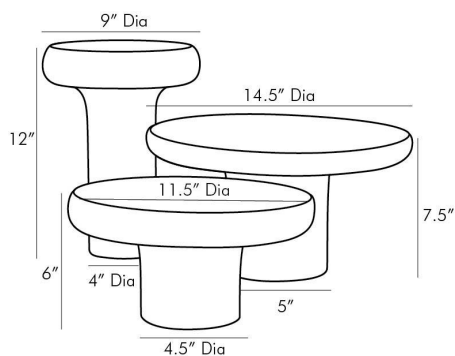

## PHOEBE VASES, SET OF 3

7607  
Dark Smoke, Glass

Three organic shapes come together in this set of stately vases. Each is crafted in seeded glass, full of texture and movement, with dark smoke, rose smoke and teal smoke tones that recall jeweled treasures. Their magnificent height and scale give them presence in an awe-inspiring way. The stem bases are hollow and open, allowing them to double as vases for a centerpiece spread. finish will vary.

### DIMENSIONS

Overall Large	Dia: 9.0 in x H: 12 in
Overall Medium	Dia: 14.5 in x H: 7.5 in
Overall Small	Dia: 11.5 in x H: 6 in
Foot Print Large	Dia: 4.0 in
Foot Print Medium	Dia: 5.0 in
Foot Print Small	Dia: 4.5 in

### SHIPPING

Product Weight	17.0 lbs
Gross Weight 1	31.0 lbs
Shipping Box 1	W: 21.0 in x D: 21.0 in x H: 30.0 in