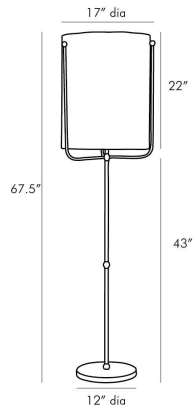

ARTERIOS

BOISE FLOOR LAMP

74501-878
Bronze, Iron

A delicate iron frame in a bronze finish dons an oversized drum shade to create this simple and sophisticated floor lamp. Three arms surround the shade offering a unique visual appeal as it appears to float. The sleek frame is fashioned to an antique brass iron base for a striking contrast and the off-white linen shade with off-white cotton lining is complemented by a 1" brass sphere finial. A great addition to traditional at-home and commercial settings.

APPEARANCE

Materials	Iron, Iron, Linen, Cotton, Iron
Finishes	Bronze, Antique Brass, Off-White, Off-White, Bronze
Finish Will Vary	No
Top Coat/Sealant	No

DIMENSIONS

Overall	Dia: 17.0 in x H: 67.5 in
Foot Print	Dia: 12.0 in
Base	Dia: 12.0 in x H: 1 in
Body	Dia: 12.0 in x H: 43 in
Finial	Dia: 1 in x H: 1 in
Shade Top	Dia: 17.0 in
Shade Side	H: 22 in
Shade Bottom	Dia: 17.0 in
Harp Size	H: 10 in
Neck	Dia: 1.0 in x H: 8 in

WIRING

Wire Rating	Indoor Only
Cord	12 FT, Clear/Silver, SPT-2
Socket	1, Type A- E26, 3-Way
Suggested Bulb Type	A19
Switch	At Socket, 3-Way Rotary
Maximum Wattage	150.0
Voltage	110-120 V

CERTIFICATIONS & COMPLIANCY

CONTRACT

Contract Suitability	Contract Suitable As Is
Tilt Test Degrees	10 Degrees

REPLACEMENT PARTS

74501FIN