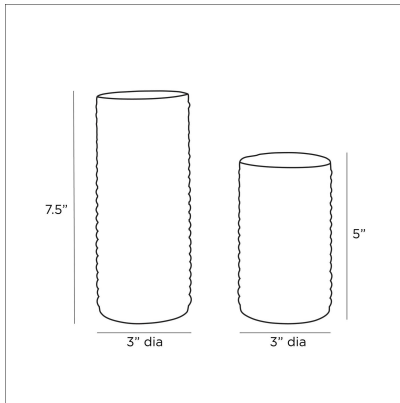

ARTERIO RS

KENDIR CANDLEHOLDERS, SET OF 2

7001
Clear, Glass

Brighten up a space with this duo of translucent candleholders. Handcrafted from clear seeded glass, they feature a richly textured ridged design around the perimeter. Each holds a taper candle, adding dramatic height to a tabletop display. Seedy glass will vary.

APPEARANCE

Materials	Glass, Glass
Finishes	Clear, Clear
Finish Will Vary	Yes
Top Coat/Sealant	No

DIMENSIONS

Overall Large	Dia: 3.0 in x H: 7.5 in
Overall Small	Dia: 3.0 in x H: 5 in
Foot Print Large	Dia: 3.0 in
Foot Print Small	Dia: 3.0 in

SHIPPING

Product Weight	7.5 lbs
Gross Weight 1	8.82 lbs
Shipping Box 1	W: 6.0 in x D: 12.0 in x H: 12.0 in

CONTRACT

Contract Suitability	Contract Suitable As Is
----------------------	-------------------------