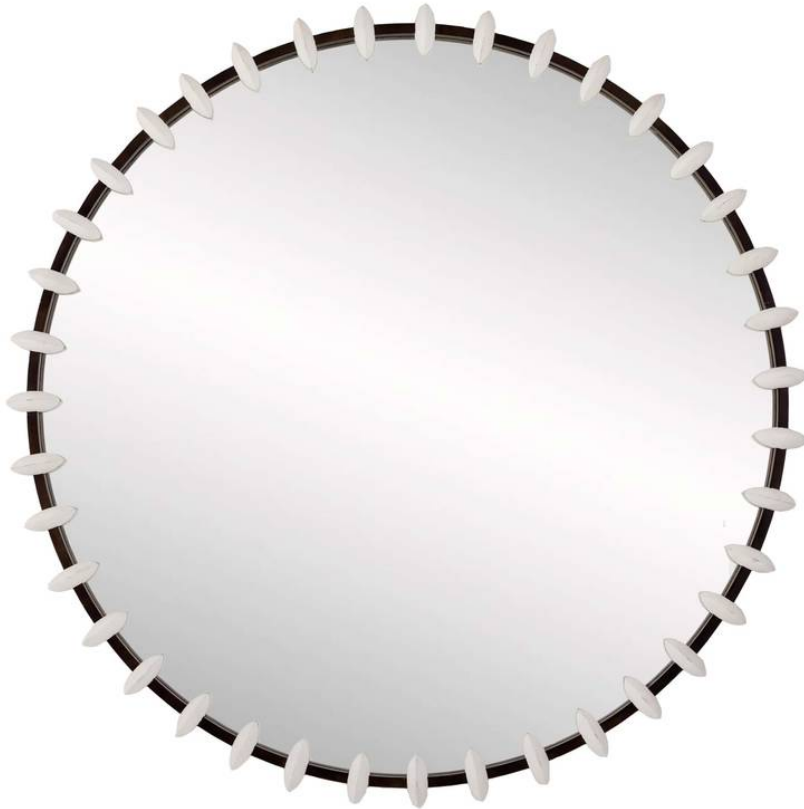

PIRA MIRROR

6988
 White Gesso
 D: 4 IN
 Dia: 59.0 IN

Impactful for its volume and maximalist design, the Pira mirror features white gesso-finished iron saucer shapes that radiate around a bronze iron frame. The conceptual beauty makes a timeless statement in any grand space. The mirror is fitted with a security cleat for hanging. Finish will vary.