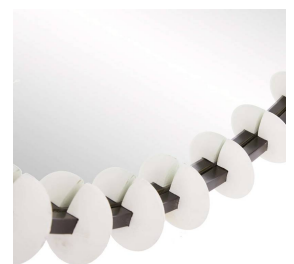

PIRA MIRROR

6988
 White Gesso
 D: 4 IN
 Dia: 59.0 IN

Impactful for its volume and maximalist design, the Pira mirror features white gesso-finished iron saucer shapes that radiate around a bronze iron frame. The conceptual beauty makes a timeless statement in any grand space. The mirror is fitted with a security cleat for hanging. Finish will vary.