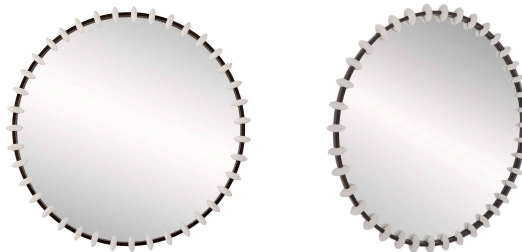

ARTERIO RS

PIRA MIRROR

6988
White Gesso, Iron

Impactful for its volume and maximalist design, the Pira mirror features white gesso-finished iron saucer shapes that radiate around a bronze iron frame. The conceptual beauty makes a timeless statement in any grand space. The mirror is fitted with a security cleat for hanging. Finish will vary.

APPEARANCE

Materials	Iron, Iron, Iron, Mirror
Finishes	White Gesso, White Gesso, Bronze, Plain
Finish Will Vary	Yes
Top Coat/Sealant	No

DIMENSIONS

Overall	D: 4 in x Dia: 59.0 in
Actual Mirror	Dia: 51.0 in