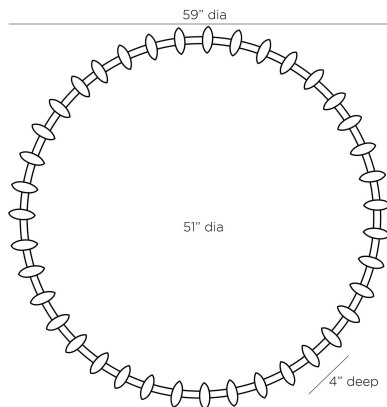

ARTERIO RS

PIRA MIRROR

6988
White Gesso, Iron

Impactful for its volume and maximalist design, the Pira mirror features white gesso-finished iron saucer shapes that radiate around a bronze iron frame. The conceptual beauty makes a timeless statement in any grand space. The mirror is fitted with a security cleat for hanging. Finish will vary.

APPEARANCE

Materials	Iron, Iron, Iron, Mirror
Finishes	White Gesso, White Gesso, Bronze, Plain
Finish Will Vary	Yes
Top Coat/Sealant	No

DIMENSIONS

Overall	D: 4 in x Dia: 59.0 in
Actual Mirror	Dia: 51.0 in