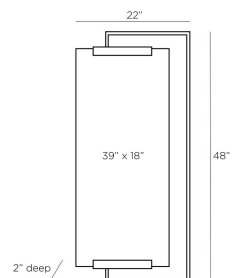

PRINCETON MIRROR

6985
 Natural Iron
 H: 48 IN
 W: 22 IN
 D: 2 IN

The architectural Princeton mirror is at once minimalist and statement-making. The industrial-style mirror is gripped into place by an offset, clamp-style frame made of forged natural iron. The mirror can be hung vertically or horizontally, and is fitted with a security cleat for hanging.