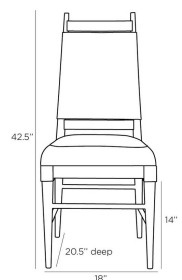

KEEGAN CHAIR

6969  
 Vanilla Leather  
 H: 42.5 IN  
 W: 18 IN  
 D: 20.5 IN

The traditional design of high-back dining chairs gets a modern update with the Keegan. The solid ebony beech wooden frame presents a vanilla leather that wraps the back in a sling-like fashion and pillows the seat. Both the plush seat and wrapped back feature intricate stitched details. Wood and leather will vary.