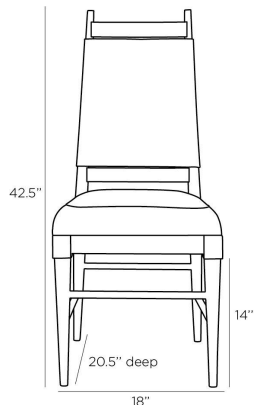

ARTERIOS

KEEGAN CHAIR

6969
Vanilla, Leather

The traditional design of high-back dining chairs gets a modern update with the Keegan. The solid ebony beech wooden frame presents a vanilla leather that wraps the back in a sling-like fashion and pillows the seat. Both the plush seat and wrapped back feature intricate stitched details. Wood and leather will vary.

APPEARANCE

Materials	Leather, Leather, Wood
Finishes	Vanilla, Vanilla, Ebony
Finish Will Vary	Yes
Top Coat/Sealant	Yes

DIMENSIONS

Overall	W: 18 in x D: 20.5 in x H: 42.5 in
Foot Print	W: 18 in x D: 20.5 in
Leg	H: 14 in
Seat Back	H: 21.5 in
Seat	W: 18 in x D: 19 in x H: 20 in
Diagonal Dimensions	W: 47.5 in

SHIPPING

Product Weight	15.0 lbs
Gross Weight 1	36.38 lbs
Shipping Box 1	W: 22.64 in x D: 10.63 in x H: 13.38 in

ADDITIONAL INFO

Fabric Certification	NFPA-260, TB117-2013
Fabric Composition	100% Leather
Fabric Cleaning Code	Leather Cleaner
Reupholstery Requirements	18 Square Feet | 1 Yard

CONTRACT

Contract Suitability	Contract Suitable With Conditions
Contract Conditions	For an additional fee, a clear, protective coating can be added
Contract Textile Suitability	High Traffic/Public Spaces

REPLACEMENT PARTS

2057FOOT

SWATCHES

T46SW