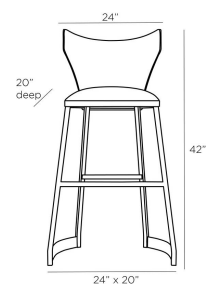

ROYSTON BAR STOOL

6941  
 Dove Leather  
 H: 42 IN  
 W: 24 IN  
 D: 20 IN

Designed with a scaled-down wingback silhouette, the Royston bar stool cuts a striking profile alone or lined up in multiples. Its dove leather seat and gray suede back unite with antique brass legs, rendering a stool that is both beautiful and comfortable. Leather will vary.