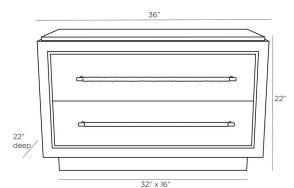

PUCKETT SIDE TABLE

6939

Ebony

H: 22 IN

W: 36 IN

D: 22 IN

A stylish storage solution, the maximalist Puckett is crafted in ebony oak wood that wraps the two-drawer side table. The handsome, low-profile accent piece is detailed with antique brass inlays and dove leather-wrapped pulls, all resting on an ebony oak plinth. Finishes will vary.