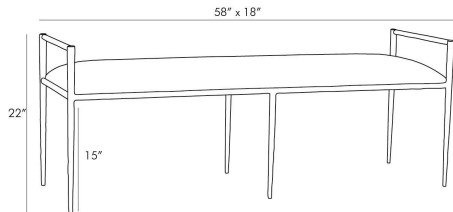

## BARBANA BENCH

6886  
Natural, Linen

The Barbana bench raises the bar for stylish seating options. The exquisite frame is perfectly poised, perched on delicate legs that are as faint as insects'. The natural iron body has been hand-forged, yielding soft impressions along the sharp-angled frame. The tight seat is covered in a natural oatmeal linen.

### DIMENSIONS

Overall	W: 58 in x D: 18 in x H: 22 in
Foot Print	W: 58 in x D: 18 in
Seat	W: 56 in x D: 16 in x H: 18 in