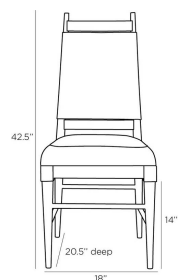

KEEGAN CHAIR

6877
Black Leather
H: 42.5 IN
W: 18 IN
D: 20.5 IN

The traditional design of high-back dining chairs gets a modern update with the Keegan. The solid ebony beech wooden frame presents a black leather that wraps the back in a sling-like fashion and pillows the seat. Both the plush seat and wrapped back feature intricate stitched details. Wood and leather will vary.