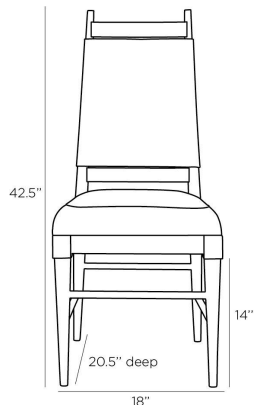

ARTERIOS

KEEGAN CHAIR

6877
Black, Leather

The traditional design of high-back dining chairs gets a modern update with the Keegan. The solid ebony beech wooden frame presents a black leather that wraps the back in a sling-like fashion and pillows the seat. Both the plush seat and wrapped back feature intricate stitched details. Wood and leather will vary.

APPEARANCE

Materials	Leather, Leather, Wood
Finishes	Black, Black, Ebony
Finish Will Vary	Yes
Top Coat/Sealant	Yes

DIMENSIONS

Overall	W: 18 in x D: 20.5 in x H: 42.5 in
Foot Print	W: 18 in x D: 20.5 in
Leg	H: 14 in
Seat Back	H: 21.5 in
Seat	W: 18 in x D: 19 in x H: 20 in
Diagonal Dimensions	W: 47.5 in

SHIPPING

Product Weight	15.0 lbs
Gross Weight 1	36.38 lbs
Shipping Box 1	W: 22.64 in x D: 10.63 in x H: 13.38 in

ADDITIONAL INFO

Fabric Composition	100% Leather
Fabric Cleaning Code	Leather Cleaner
Reupholstery Requirements	18 Square Feet | 1 Yard
Base/Foot Type	Glide

CONTRACT

Contract Suitability	Contract Suitable With Conditions
Contract Conditions	For an additional fee, a clear, protective coating can be added
Contract Textile Suitability	High Traffic/Public Spaces

REPLACEMENT PARTS

2057FOOT

SWATCHES

T45SW