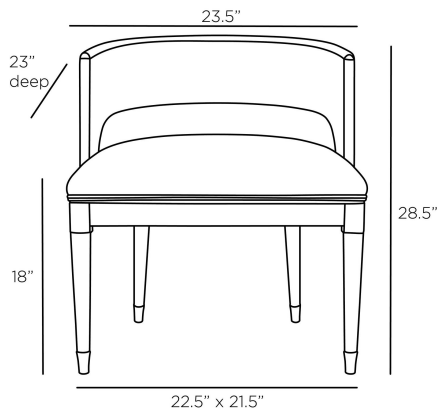

ARTERIOS

SWANSON DINING CHAIR

6243
Natural, Linen

Dark, rich, ebony-stained mango wood offers dramatic contrast to this dining chair with its natural linen-upholstered seat cushion and antique brass clad detailing. As comfortable as it is beautiful, this updated barrel chair lends sculptural sophistication to any space. Wood will vary.

APPEARANCE

Materials	Linen, Linen, Brass, Wood
Finishes	Natural, Natural, Antique Brass, Ebony
Finish Will Vary	Yes
Top Coat/Sealant	No

DIMENSIONS

Overall	W: 23.5 in x D: 23 in x H: 28.5 in
Foot Print	W: 22.5 in x D: 21.5 in
Arm	W: 1 in x D: 10 in x H: 26 in
Leg	H: 12 in
Seat Back	H: 11.5 in
Seat	W: 21 in x D: 20.5 in x H: 18 in
Diagonal Dimensions	W: 37 in

SHIPPING

Shipping Requirements	Truck Ship
Product Weight	18.5 lbs
Gross Weight 1	24.25 lbs
Shipping Box 1	W: 24.0 in x D: 27.0 in x H: 32.0 in

ADDITIONAL INFO

Fabric Certification	NFPA-260, TB117-2013
Fabric Composition	100% Linen
Fabric Cleaning Code	S - dry clean only
Fabric Wear Abrasion	5,000
Base/Foot Type	Glide

CONTRACT

Contract Suitability	Contract Suitable With Conditions
Contract Conditions	For an additional fee, a clear, protective coating can be added
Contract Textile Suitability	Not Contract Suitable

REPLACEMENT PARTS

6028FOOT

SWATCHES

L02SW